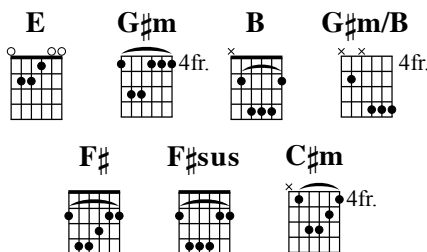

Great And Glorious (1 of 2)

*Matt Hooper, Jonathan James,
Mark Stevens & Bernie Herms*

INTRO

Oh, Oh, Oh, Oh, Oh, Oh
E G#m B
(Repeat 3 times)

VERSE 1

G#m B E G#m B E G#m
 Every- thing I am I give You, all I hold in- side is for Your praise
G#m/B E
 It's all for You
G#m B E G#m B E G#m
 All my life to You surrendered, all I have to give to You alone
G#m/B E F#
 It's all for You, it's all for You, it's all for You

VERSE 2

G#m B E G#m B E G#m
 All the worlds that You've created burst to life in beautiful display
G#m/B E
 It's all for You
G#m B E G#m B E G#m
 Earth and sky to You surrender, all cre- ation rises at Your Name
G#m/B E F#
 It's all for You, it's all for You, it's all for You

BRIDGE

E G#m **F#** **E G#m** **F#**
 You cre- ated the heavens high, by Your power the earth and sky
E G#m **F#** **E G#m** **F#**
 God, You're lovely as starry nights, King of ages, Jesus Christ
B **F#**
 So we sing praise, praise, praise to God on high
G#m **E** **F#sus** **F#**
 We sing praise, praise, praise to Jesus Christ
E **G#m** **F#**
 So we sing praise, praise, praise to God on high
E **G#m** **F#sus** **F#**
 So we sing praise, praise, praise to Jesus Christ

CHORUS

B **F#**
 My soul sings, my soul sings Hallelujah
G#m **E**
 God, great and glo- rious You are, God, great and glo- rious
B **F#**
 My soul sings, my soul sings Hallelujah
G#m **E**
 God, great and glo- rious You are
G#m B
 Oh, Oh, Oh, Oh, Oh, Oh
E G#m B
 Oh, Oh, Oh, Oh, Oh, Oh
E G#m B
 Oh, Oh, Oh, Oh, Oh, Oh
E G#m B C#m
 Oh, Oh, Oh